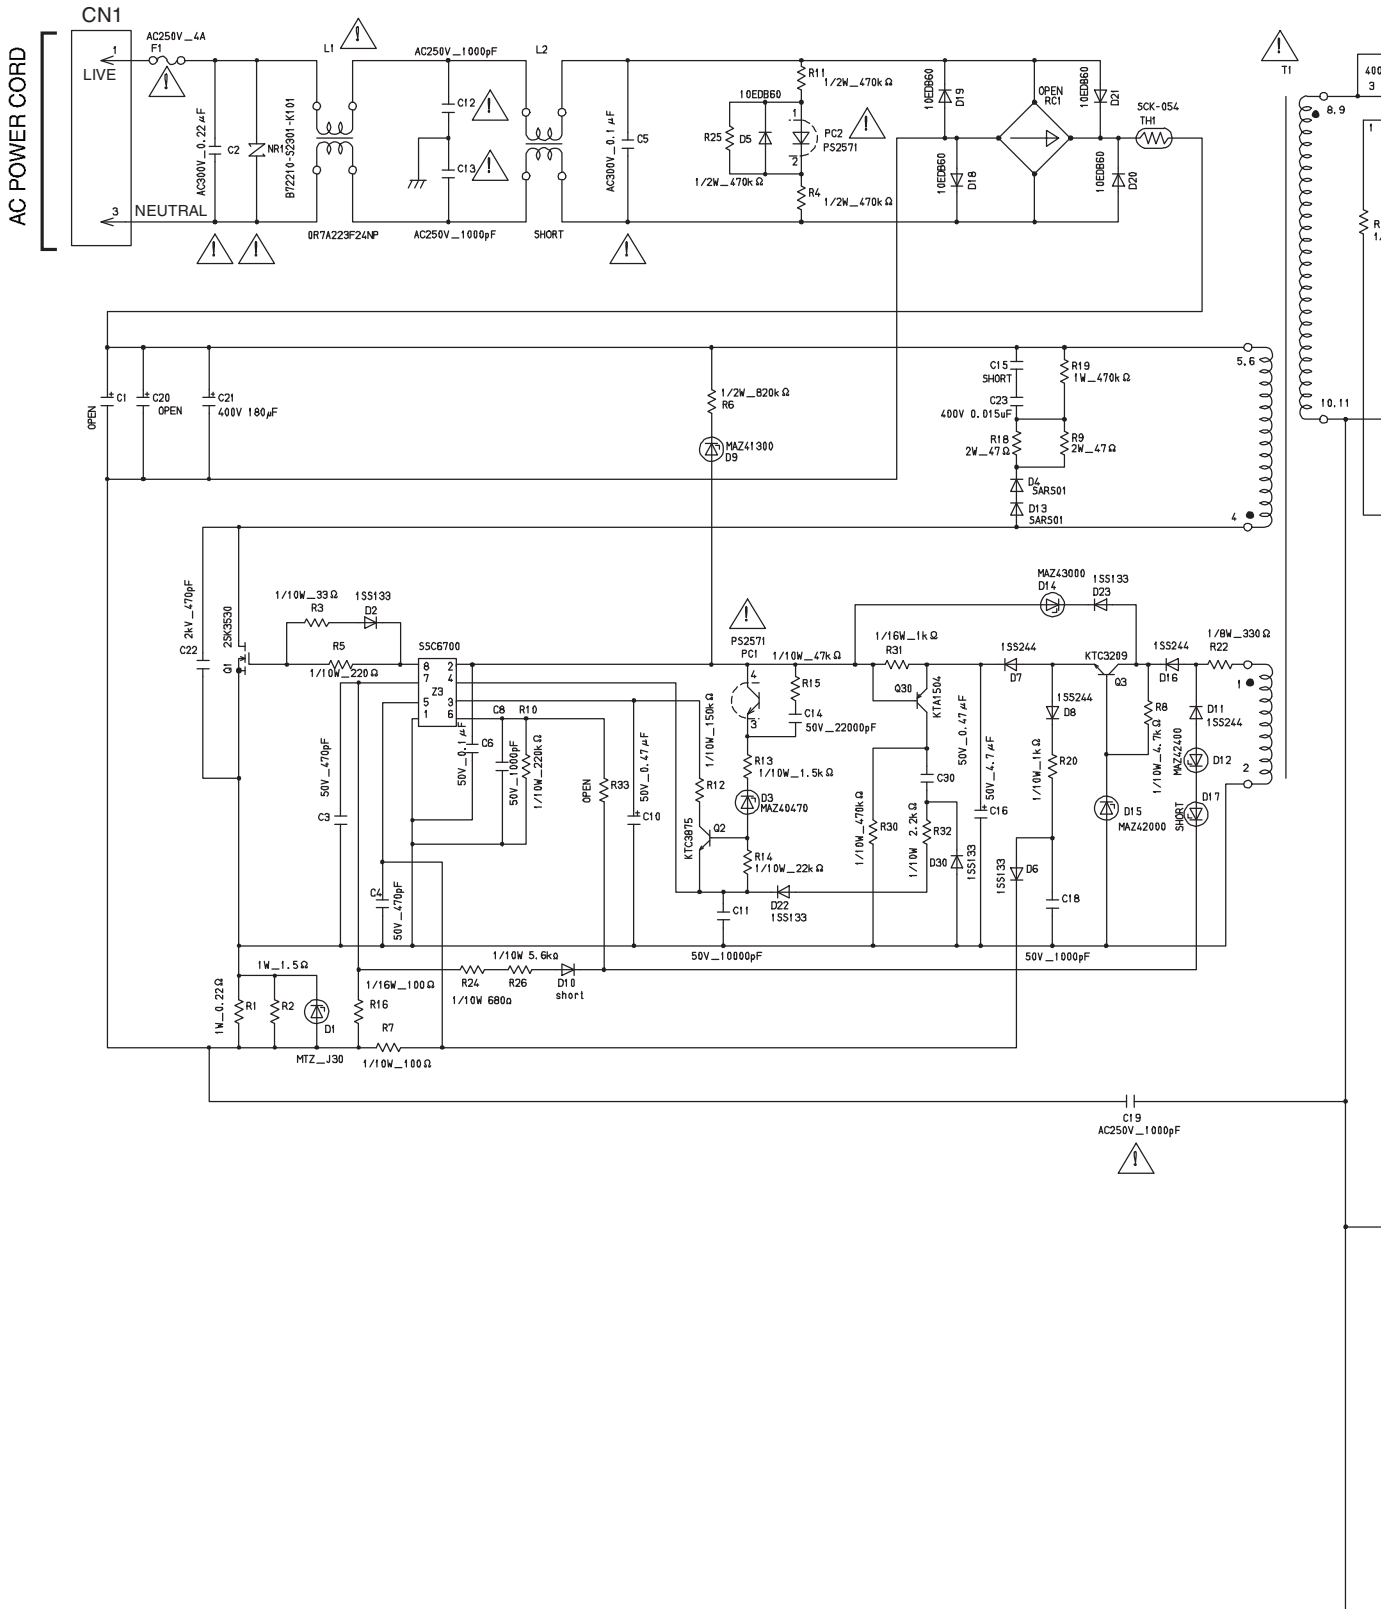

10.11 POWER SUPPLY UNIT

POWER SUPPLY UNIT (XWR3020)

D1/2 CN3201

B1/3JP1002