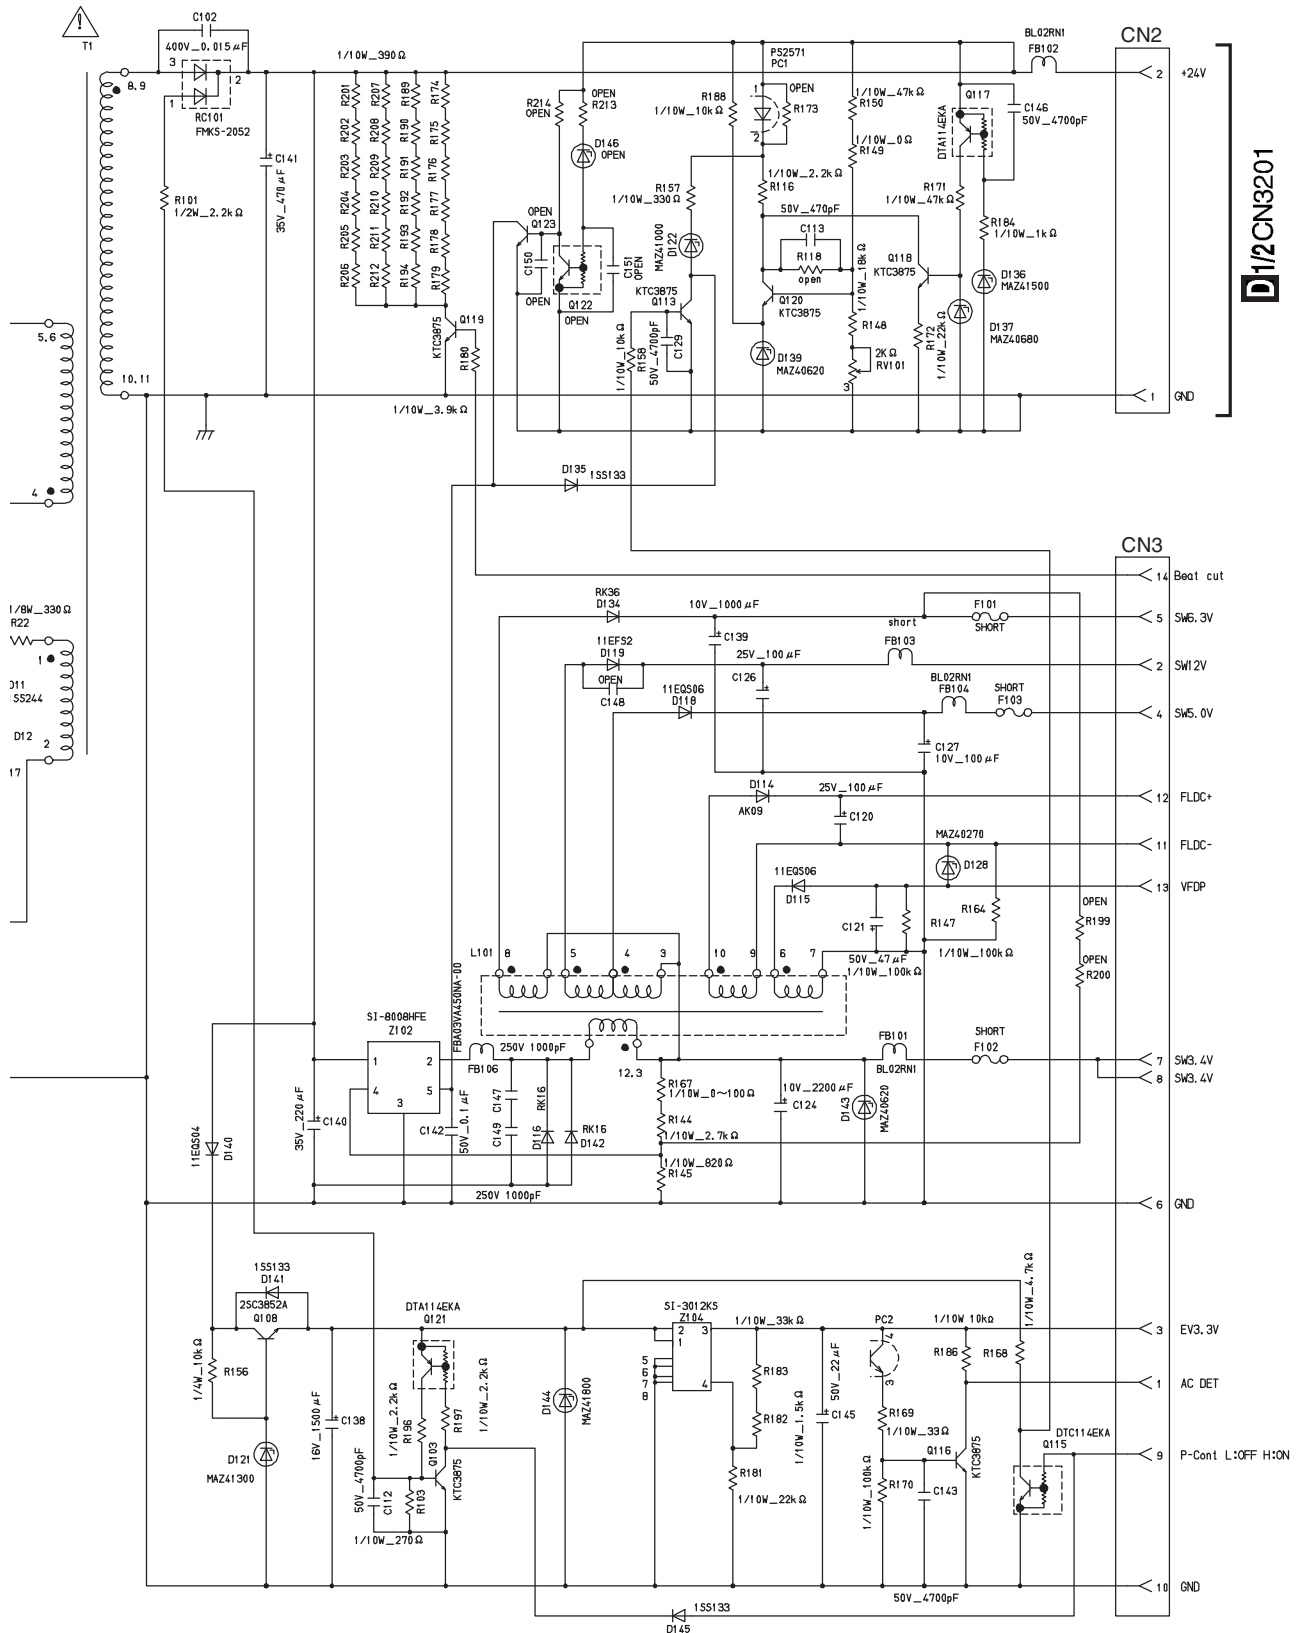

10.11 POWER SUPPLY UNIT

POWER SUPPLY UNIT (XWR3020)

D1/2 CN3201

B1/3JP1002