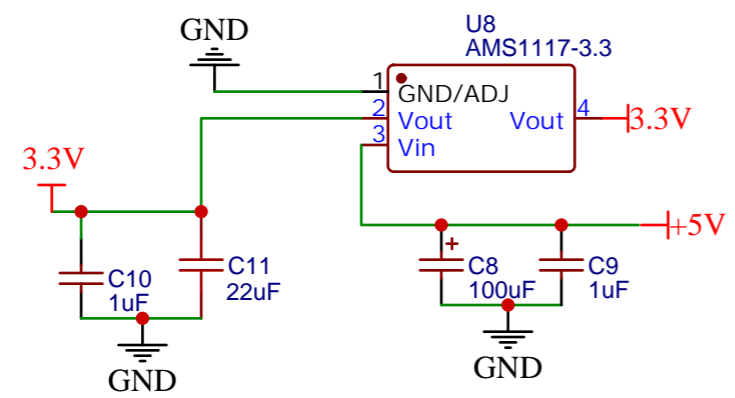

TITLE: High precision LED dot matrix clock 2		REV: 1.0
Company:		Sheet: 1/1
Date:	Drawn By:	

TITLE:		High precision LED dot matrix clock 1	REV: 1.0
Company:		Sheet: 1/1	
Date:		Drawn By:	