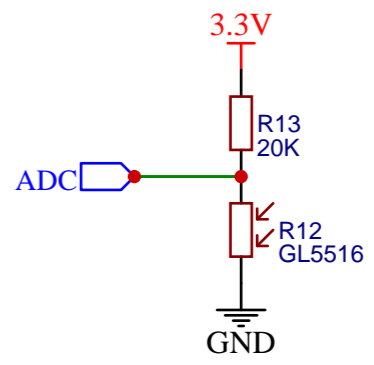

TITLE: High precision LED dot matrix clock 2		REV: 1.0
Company:		Sheet: 1/1
Date:	Drawn By:	

TITLE:		High precision LED dot matrix clock 1	REV: 1.0
Company:		Sheet: 1/1	
Date:		Drawn By:	