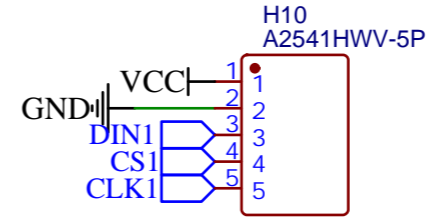

TITLE: High precision LED dot matrix clock 2		REV: 1.0
Company:		Sheet: 1/1
Date:	Drawn By:	

TITLE:		High precision LED dot matrix clock 1	REV: 1.0
Company:		Sheet: 1/1	
Date:		Drawn By:	