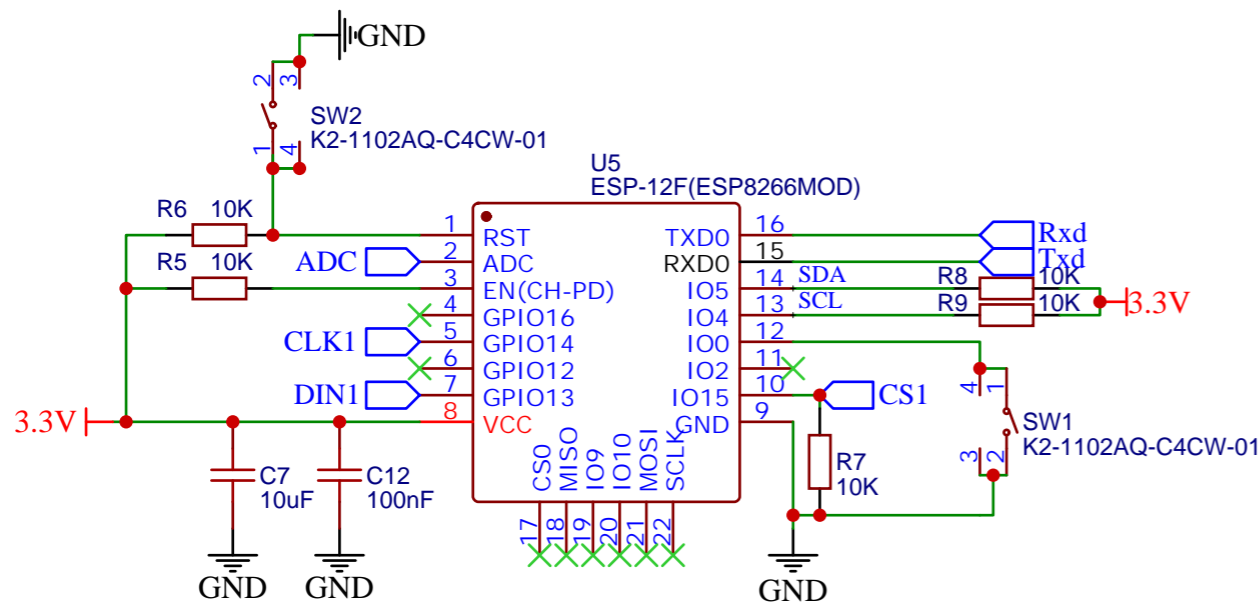

TITLE: High precision LED dot matrix clock 2		REV: 1.0
Company:		Sheet: 1/1
Date:	Drawn By:	

TITLE:		High precision LED dot matrix clock 1	REV: 1.0
Company:		Sheet: 1/1	
Date:		Drawn By:	