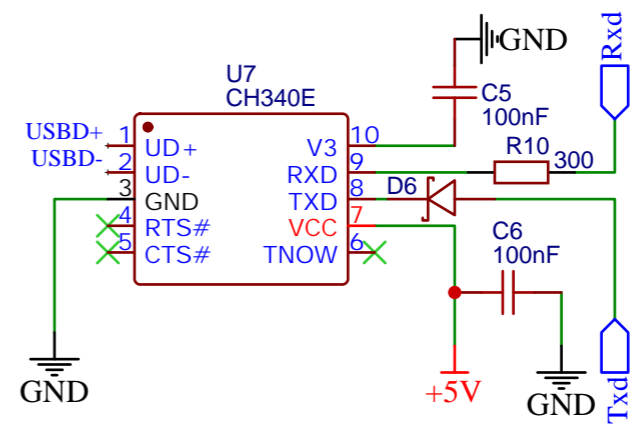

TITLE: High precision LED dot matrix clock 2		REV: 1.0
Company:		Sheet: 1/1
Date:	Drawn By:	

TITLE:		High precision LED dot matrix clock 1	REV: 1.0
Company:		Sheet: 1/1	
Date:		Drawn By:	