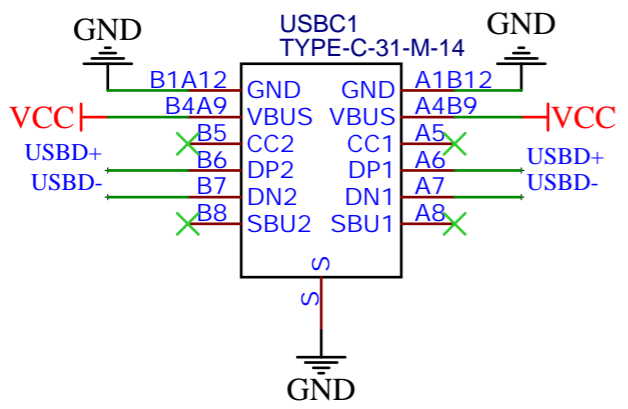

TITLE: High precision LED dot matrix clock 2		REV: 1.0
Company:		Sheet: 1/1
Date:	Drawn By:	

TITLE:		High precision LED dot matrix clock 1	REV: 1.0
Company:		Sheet: 1/1	
Date:		Drawn By:	