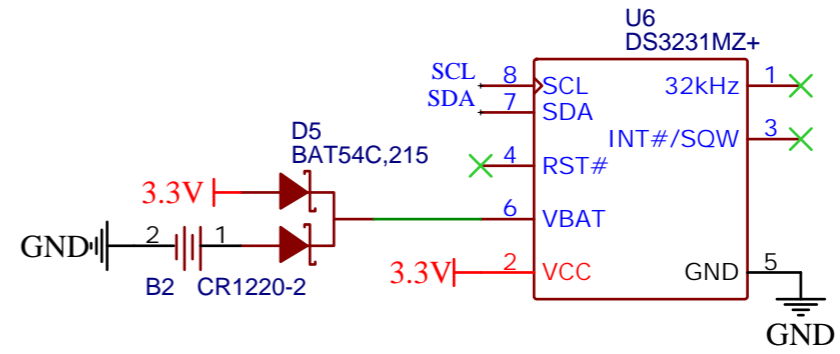

TITLE: High precision LED dot matrix clock 2		REV: 1.0
Company:		Sheet: 1/1
Date:	Drawn By:	

TITLE:		High precision LED dot matrix clock 1	REV: 1.0
Company:		Sheet: 1/1	
Date:		Drawn By:	