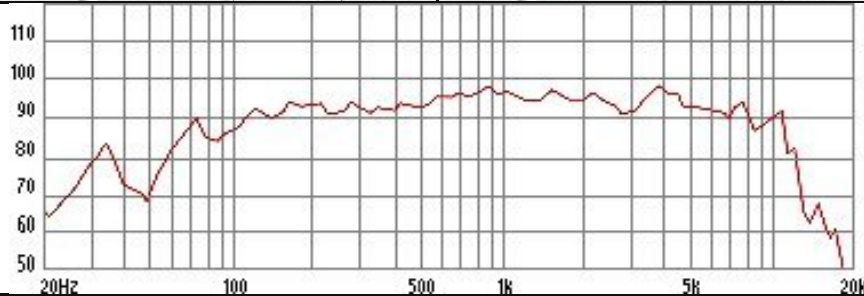

Resonant Frequency (fs)	88 Hz
Impedance (Re)	3.88 ohms
Coil Inductance (Le)	0.34mH
Electromagnetic Q (Qes)	.70
Mechanical Q (Qms)	4.27
Total Q (Qts)	.60
Compliance Equivalent Vol. (Vas)	18.7 Liters / .66cu.ft.
Voice Coil Overhang (Xmax)	1.3mm
Surface Area of Cone (Sd)	.02141m²
BL Product (BL)	5.9 T-M
Displacement Volume (Vd)	27 cc
Diaphragm Mass Inc. Airload (Mms)	11 grams
Mechanical Compliance (Cms)	.29mm/N
Mechanical Resistance (RMS)	1.47N*sec/M
Efficiency Bandwidth Product (EBP)	126
Impedance at Resonance (Zmax)	28 ohms

US Speaker, LLC