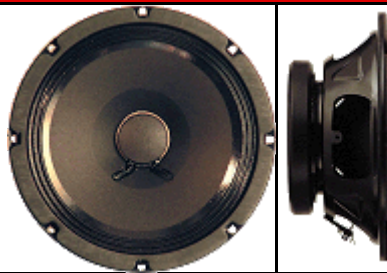

Genuine Eminence

LEGEND 875 - LEAD GUITAR SPEAKER

- THE EMINENCE LEGEND 875 IS AN AFFORDABLE ALL PURPOSE 4 OHM 75 WATT SPEAKER
- GREAT FOR PRACTICE AMPS, PORTABLE AMPS AND AS A GREAT REPLACEMENT IN SOME OF YOUR VINTAGE FAVORITES
- WORKS NICELY IN A 4 x 8 CABINET FOR ACOUSTIC APPLICATIONS

YOU'LL LOVE THE TONE FROM THE EMINENCE LEGEND 875 8" GUITAR SPEAKER!

SOLD OUT Item Price: \$49.99

SPEAKER MODEL

LEGEND 875

Specifications

Nominal Basket Diameter	8" / 203.2mm
Impedance	4 ohms
RMS Power Rating	75 Watts
Usable Frequency Response	78Hz - 6kHz
Voice Coil Diameter	1.5" / 38.1mm
Sensitivity (1W/1m)	95dB
Magnet Weight	16 oz.
Shipping Weight	4.8lbs. / 2.2kg.

Mounting Information

Overall Diameter	8.24" / 209.2
Bolt Circle Diameter	7.75" / 196.9mm
Baffle Cutout Diameter	7.13" / 181mm
No. Of Mounting Holes	8
Mounting Hole Diameter	0.218" / 5.5mm
Overall Depth	3.58" / 91mm