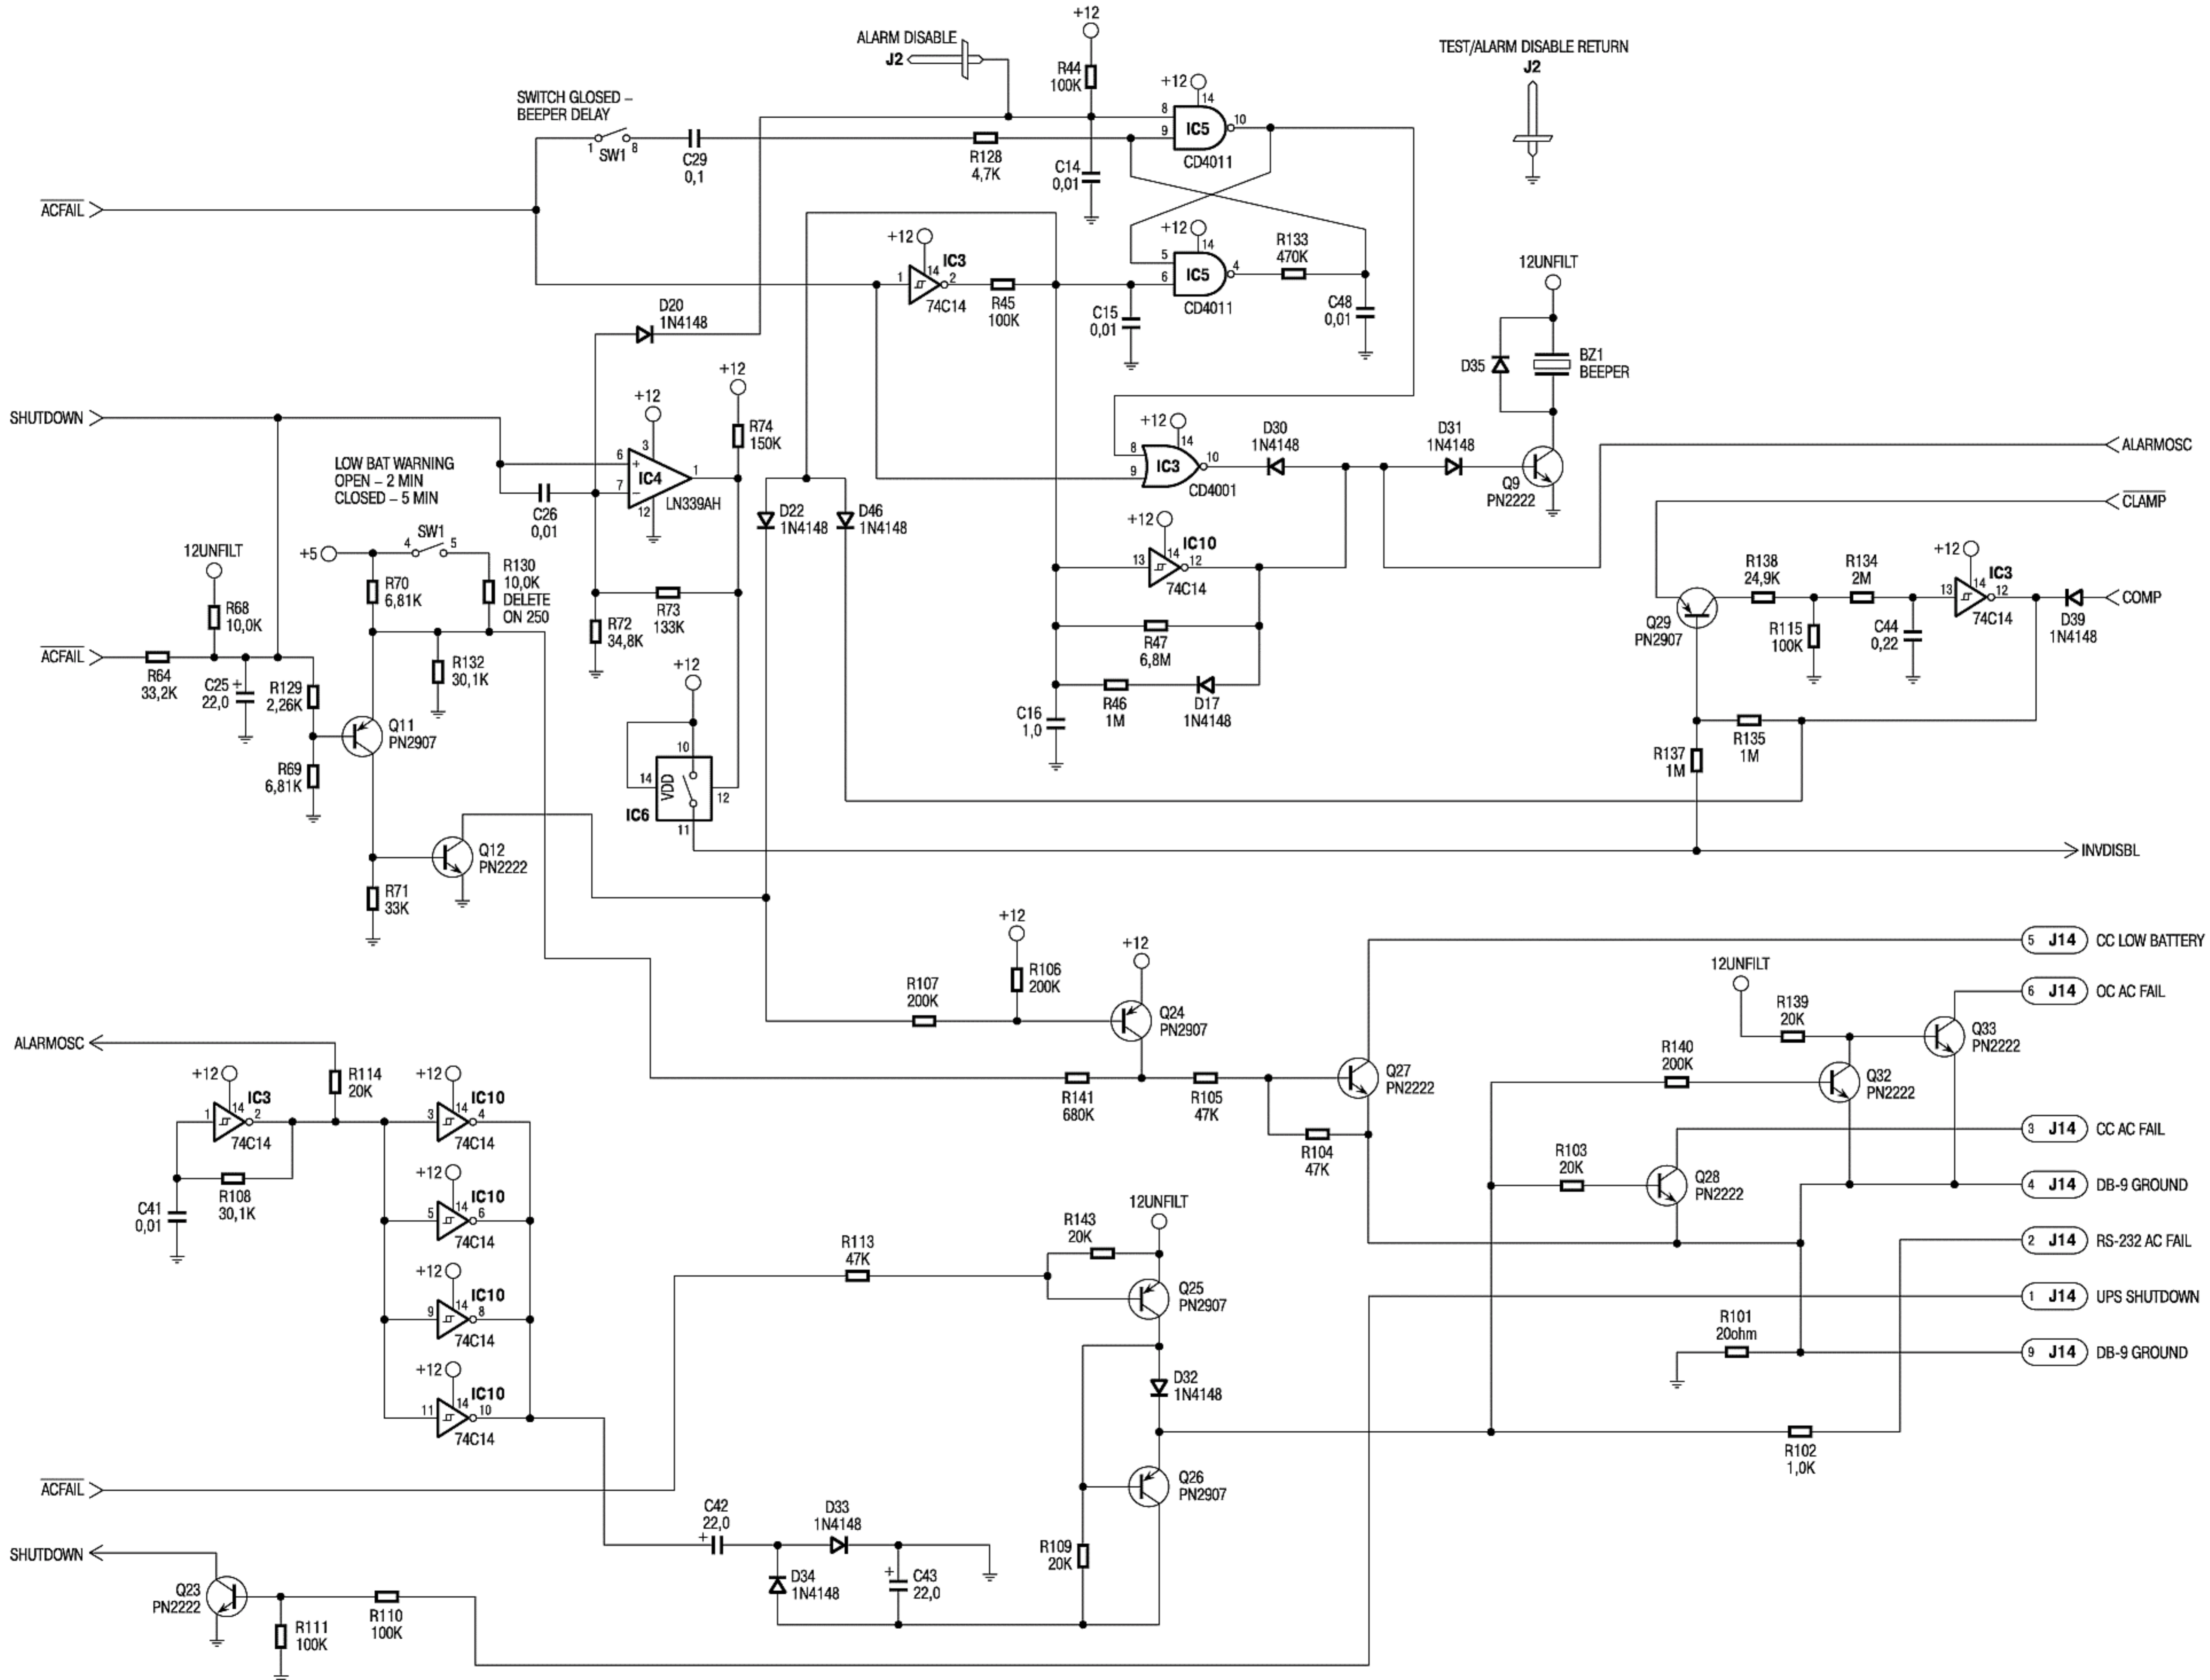

CHANGE C13 TO 0,22 ON 600

DELETE ON 250, 400

DELETE ON 250

DELETE ON 250

DELETE ON 250, 400

ACFAIL

SHUTDOWN

ACFAIL

ALARMOSC

ACFAIL

SHUTDOWN

ALARM DISABLE

TEST/ALARM DISABLE RETURN

LOW BAT WARNING  
OPEN - 2 MIN  
CLOSED - 5 MIN

ALARMOSC

CLAMP

J14 DB-9 GROUND