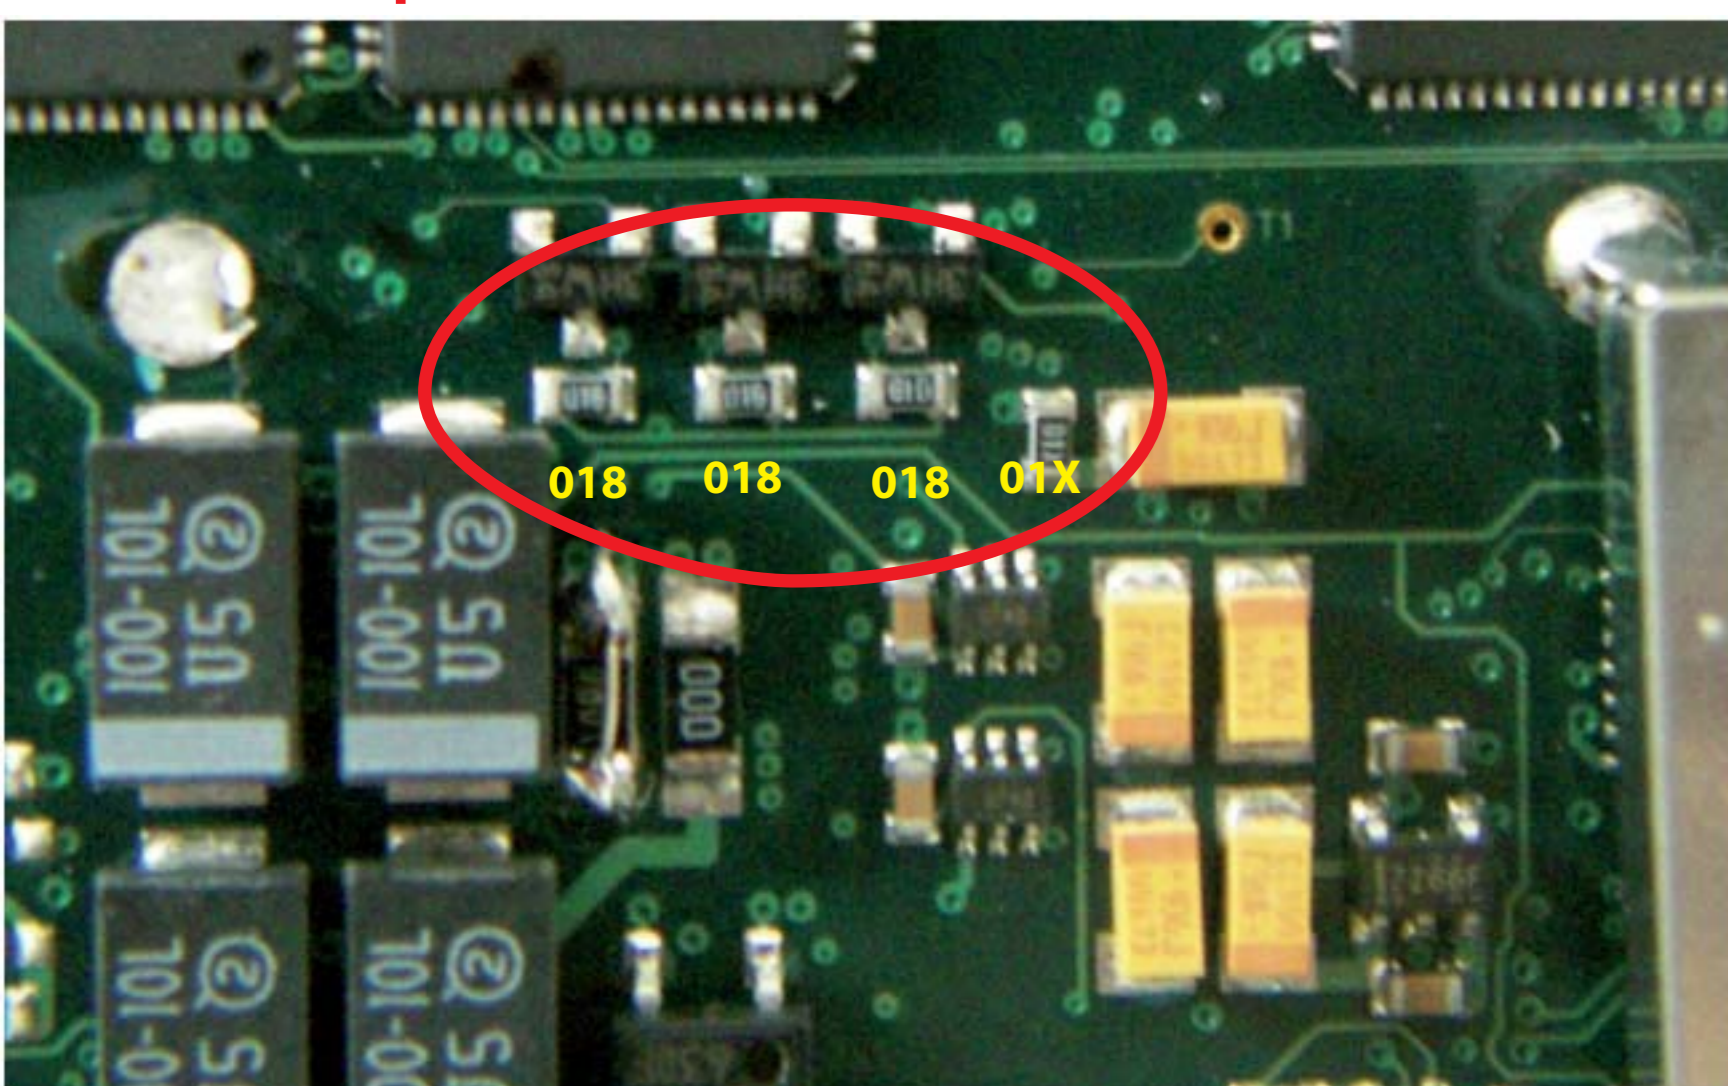

Entsprechender Bereich bei Kanal 2:

INH	ADDB	ADDA	ON SWITCH
1	X	X	NONE
0	0	0	COM-N00
0	0	1	COM-N01
0	1	0	COM-N02
0	1	1	COM-N03

Measuring point nr.: 13

Version: 1.3.2
Date: 08.Mai 2009

Some Values supplemented:
(C9; C10; C11; C12; R13)
Connection to video separator added
brunowe