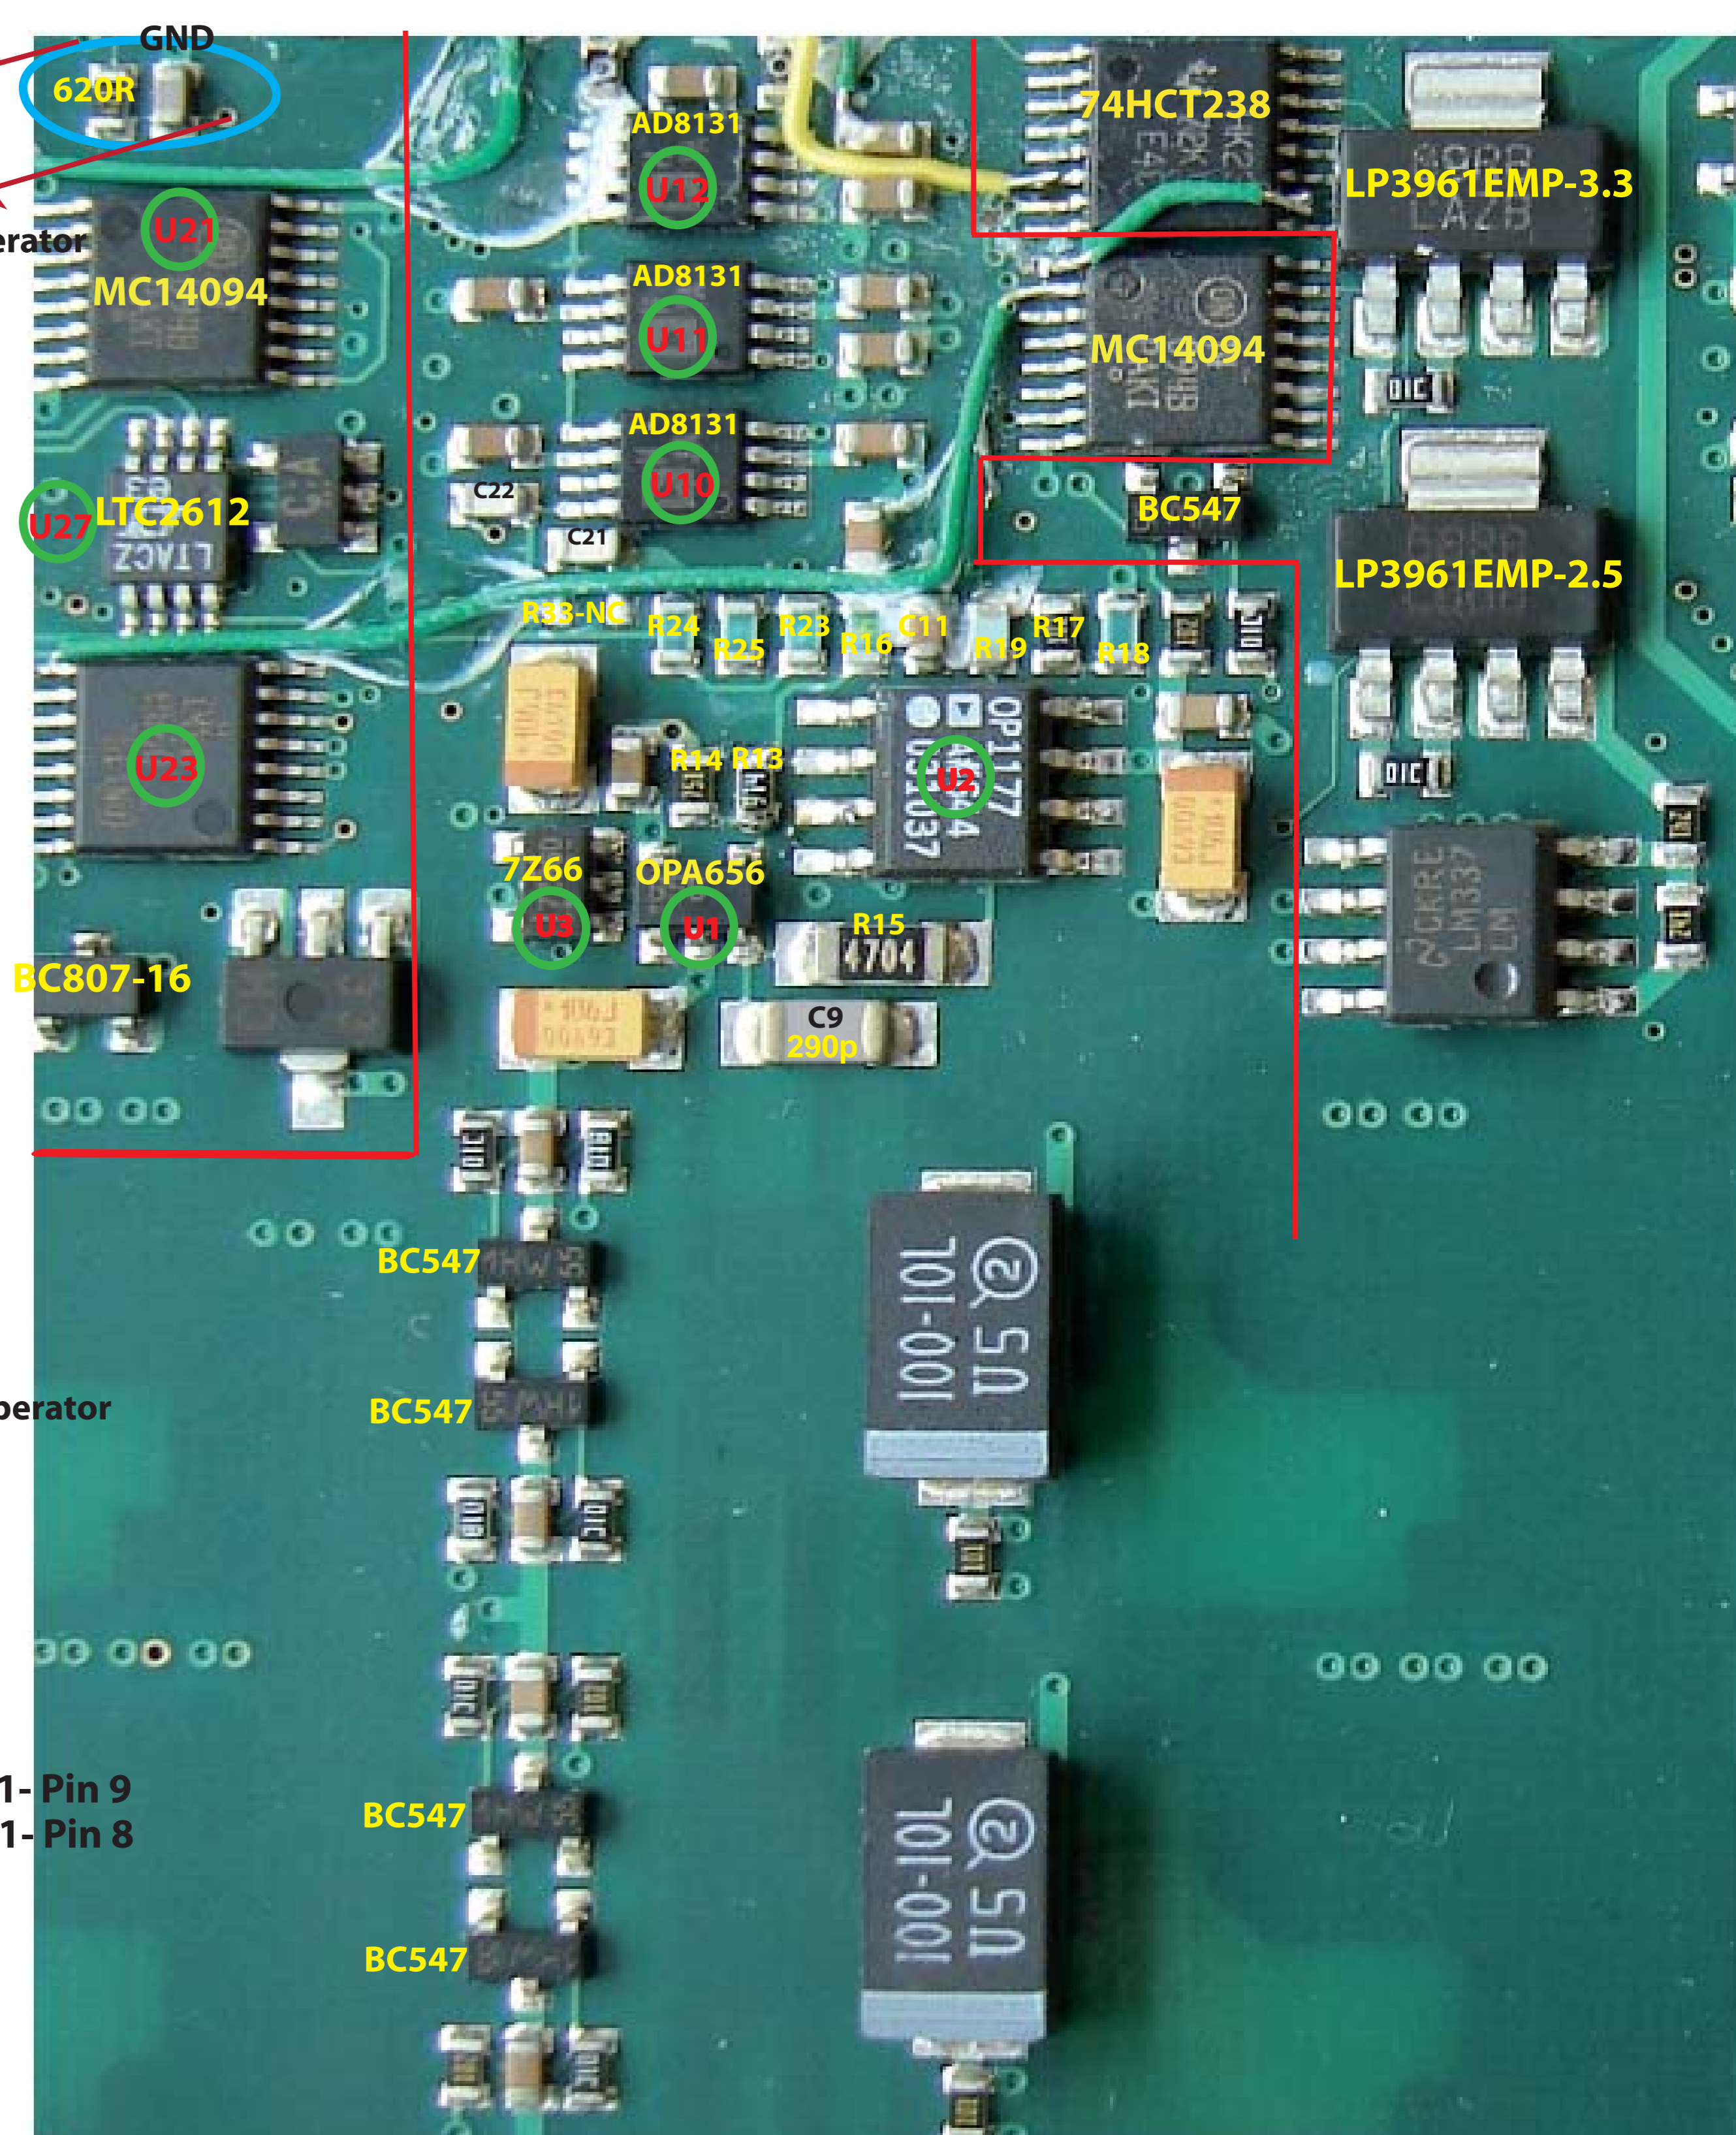

Entsprechender Bereich bei Kanal 2:

INH	ADDB	ADDA	ON SWITCH
1	X	X	NONE
0	0	0	COM-N00
0	0	1	COM-N01
0	1	0	COM-N02
0	1	1	COM-N03

Measuring point nr.: 13

Version: 1.3.2
Date: 08.Mai 2009

Some Values supplemented:
(C9; C10; C11; C12; R13)
Connection to video separator added
brunowe