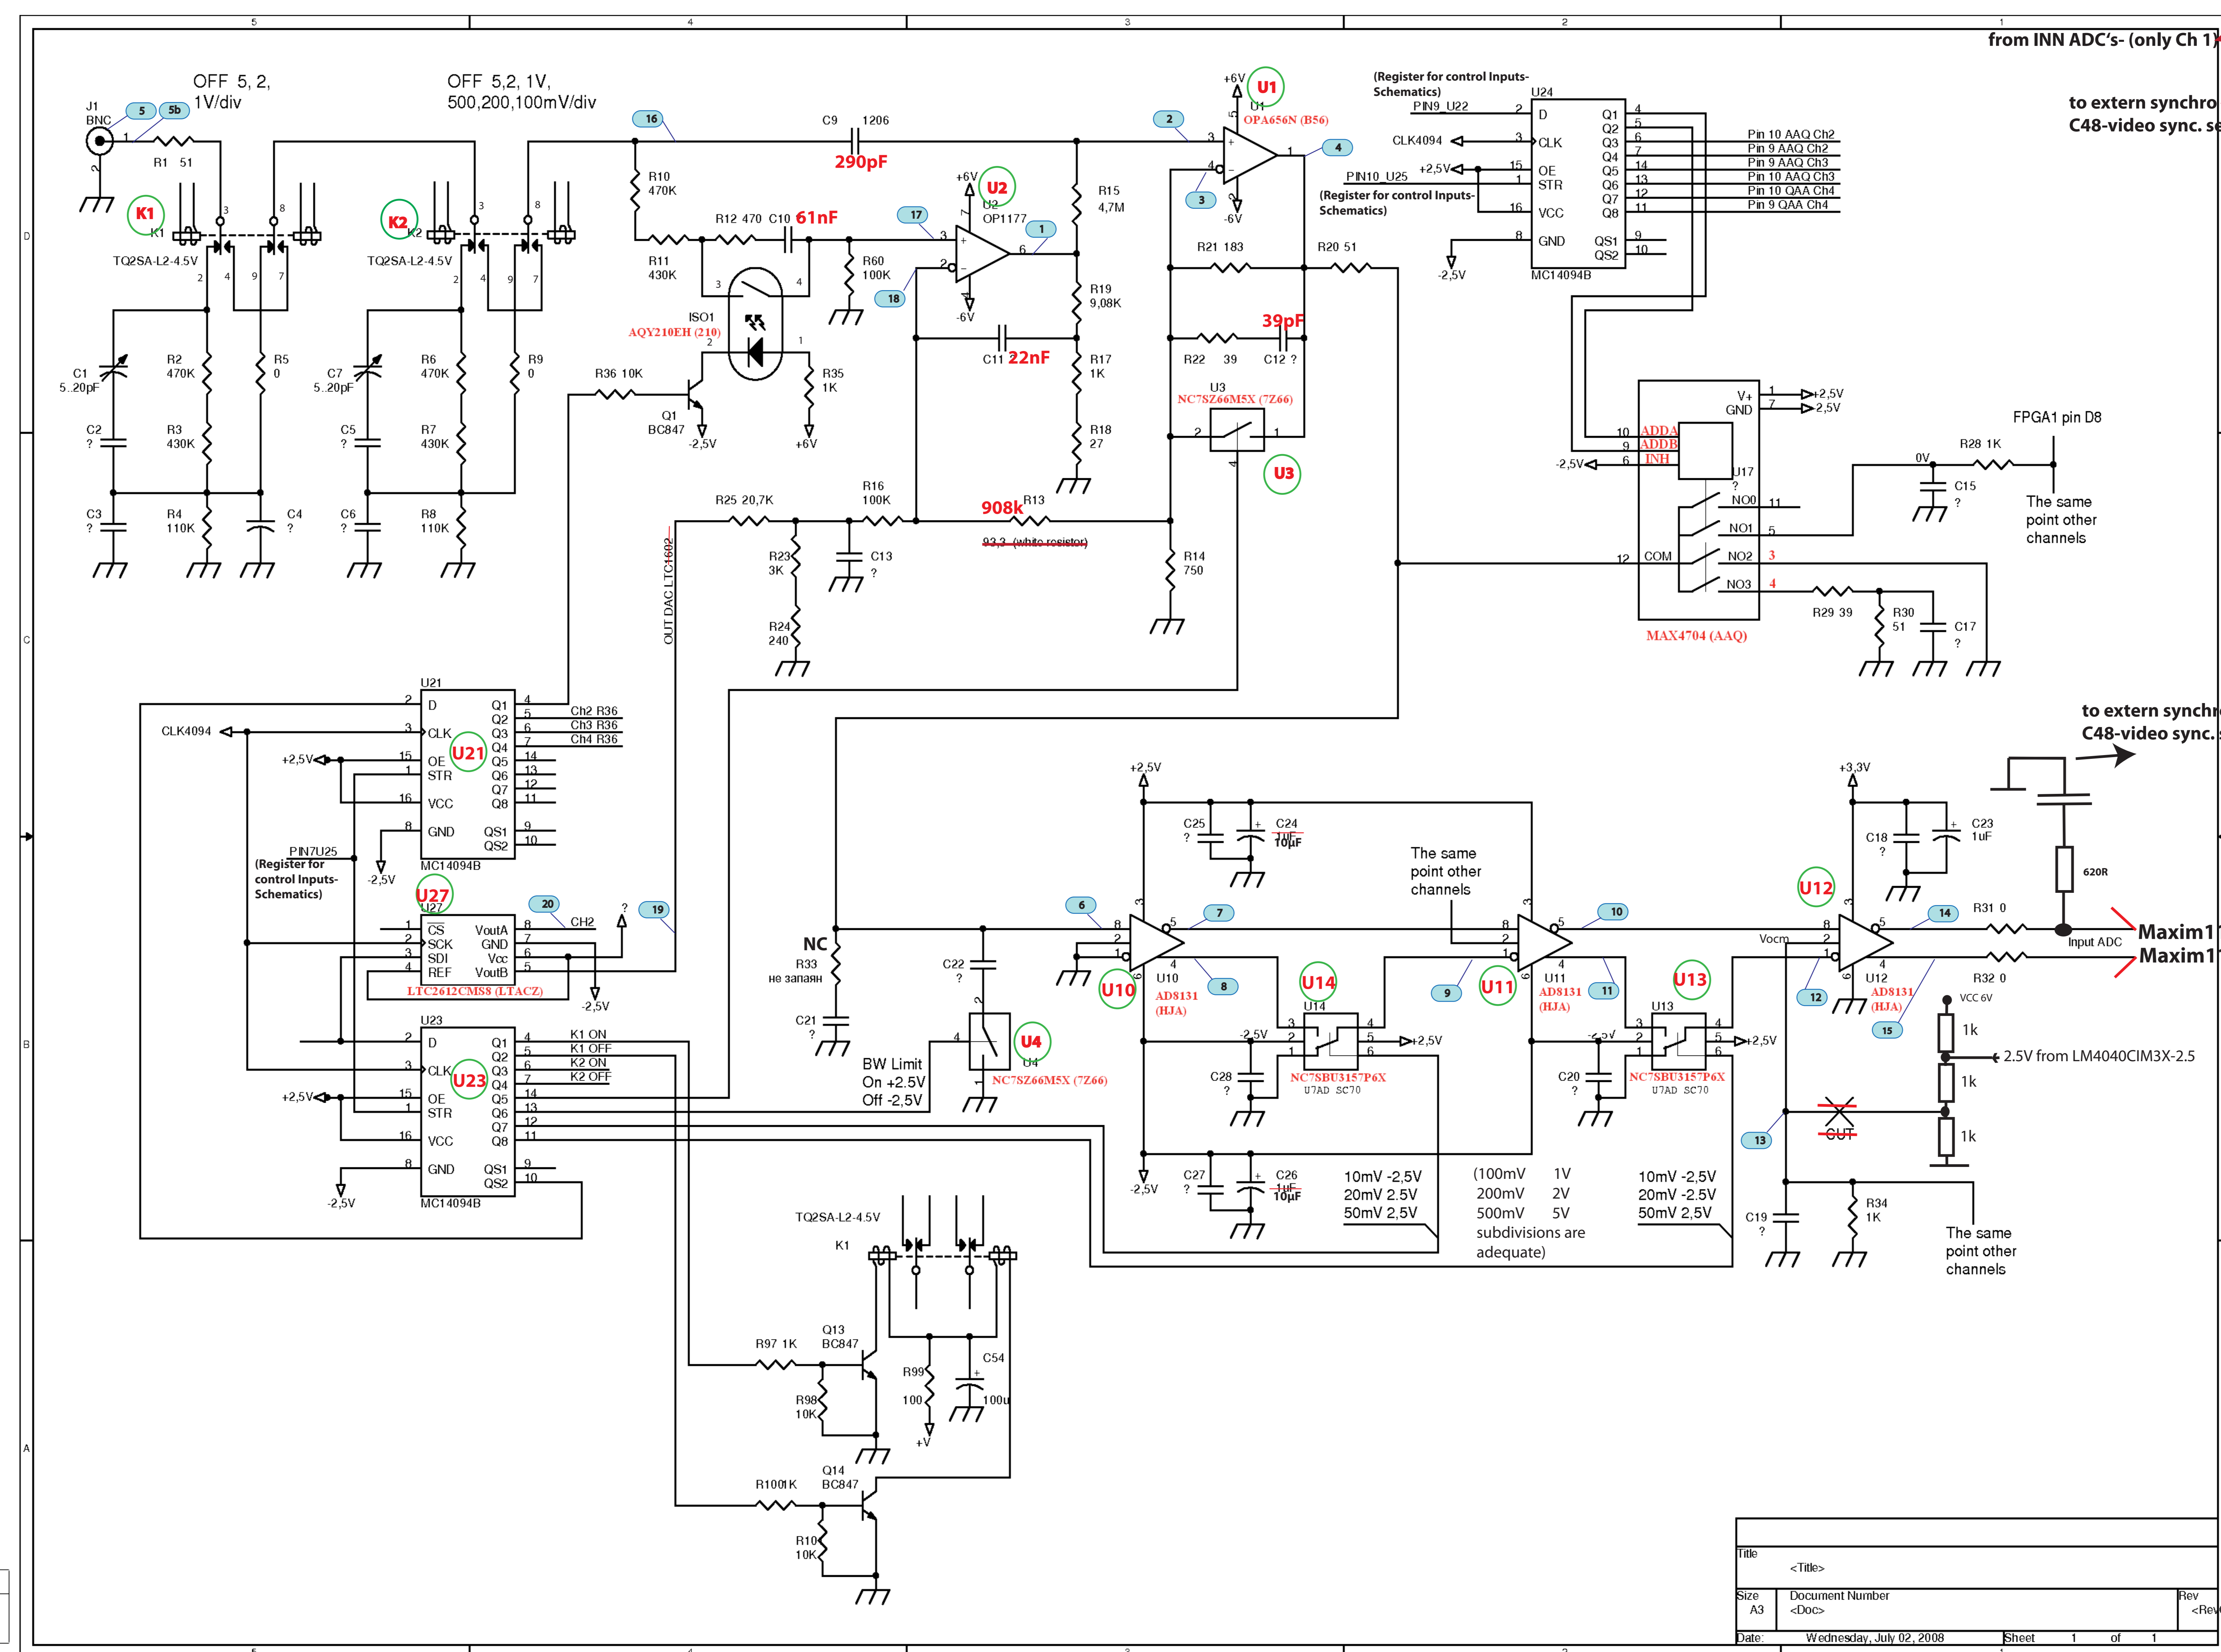

Entsprechender Bereich bei Kanal 2:

INH	ADDB	ADDA	ON SWITCH
1	X	X	NONE
0	0	0	COM-N00
0	0	1	COM-N01
0	1	0	COM-N02
0	1	1	COM-N03

Measuring point nr.: 13

Version: 1.3.2
Date: 08.Mai 2009

Some Values supplemented:
(C9; C10; C11; C12; R13)
Connection to video separator added
brunowe