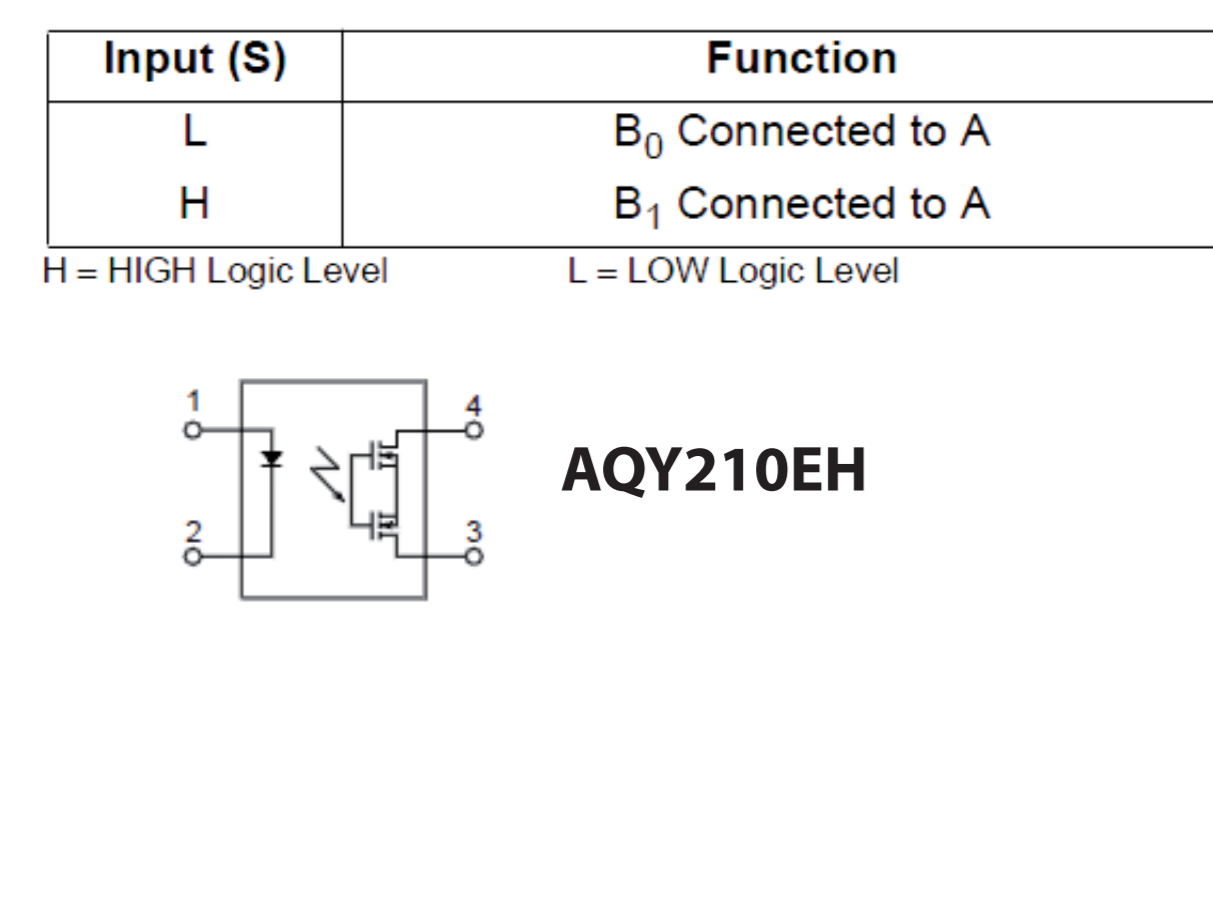

Entsprechender Bereich bei Kanal 2:

INH	ADDB	ADDA	ON SWITCH
1	X	X	NONE
0	0	0	COM-N00
0	0	1	COM-N01
0	1	0	COM-N02
0	1	1	COM-N03

Measuring point nr.: 13

Version: 1.3.2
Date: 08.Mai 2009

Some Values supplemented:
(C9; C10; C11; C12; R13)
Connection to video separator added
brunowe