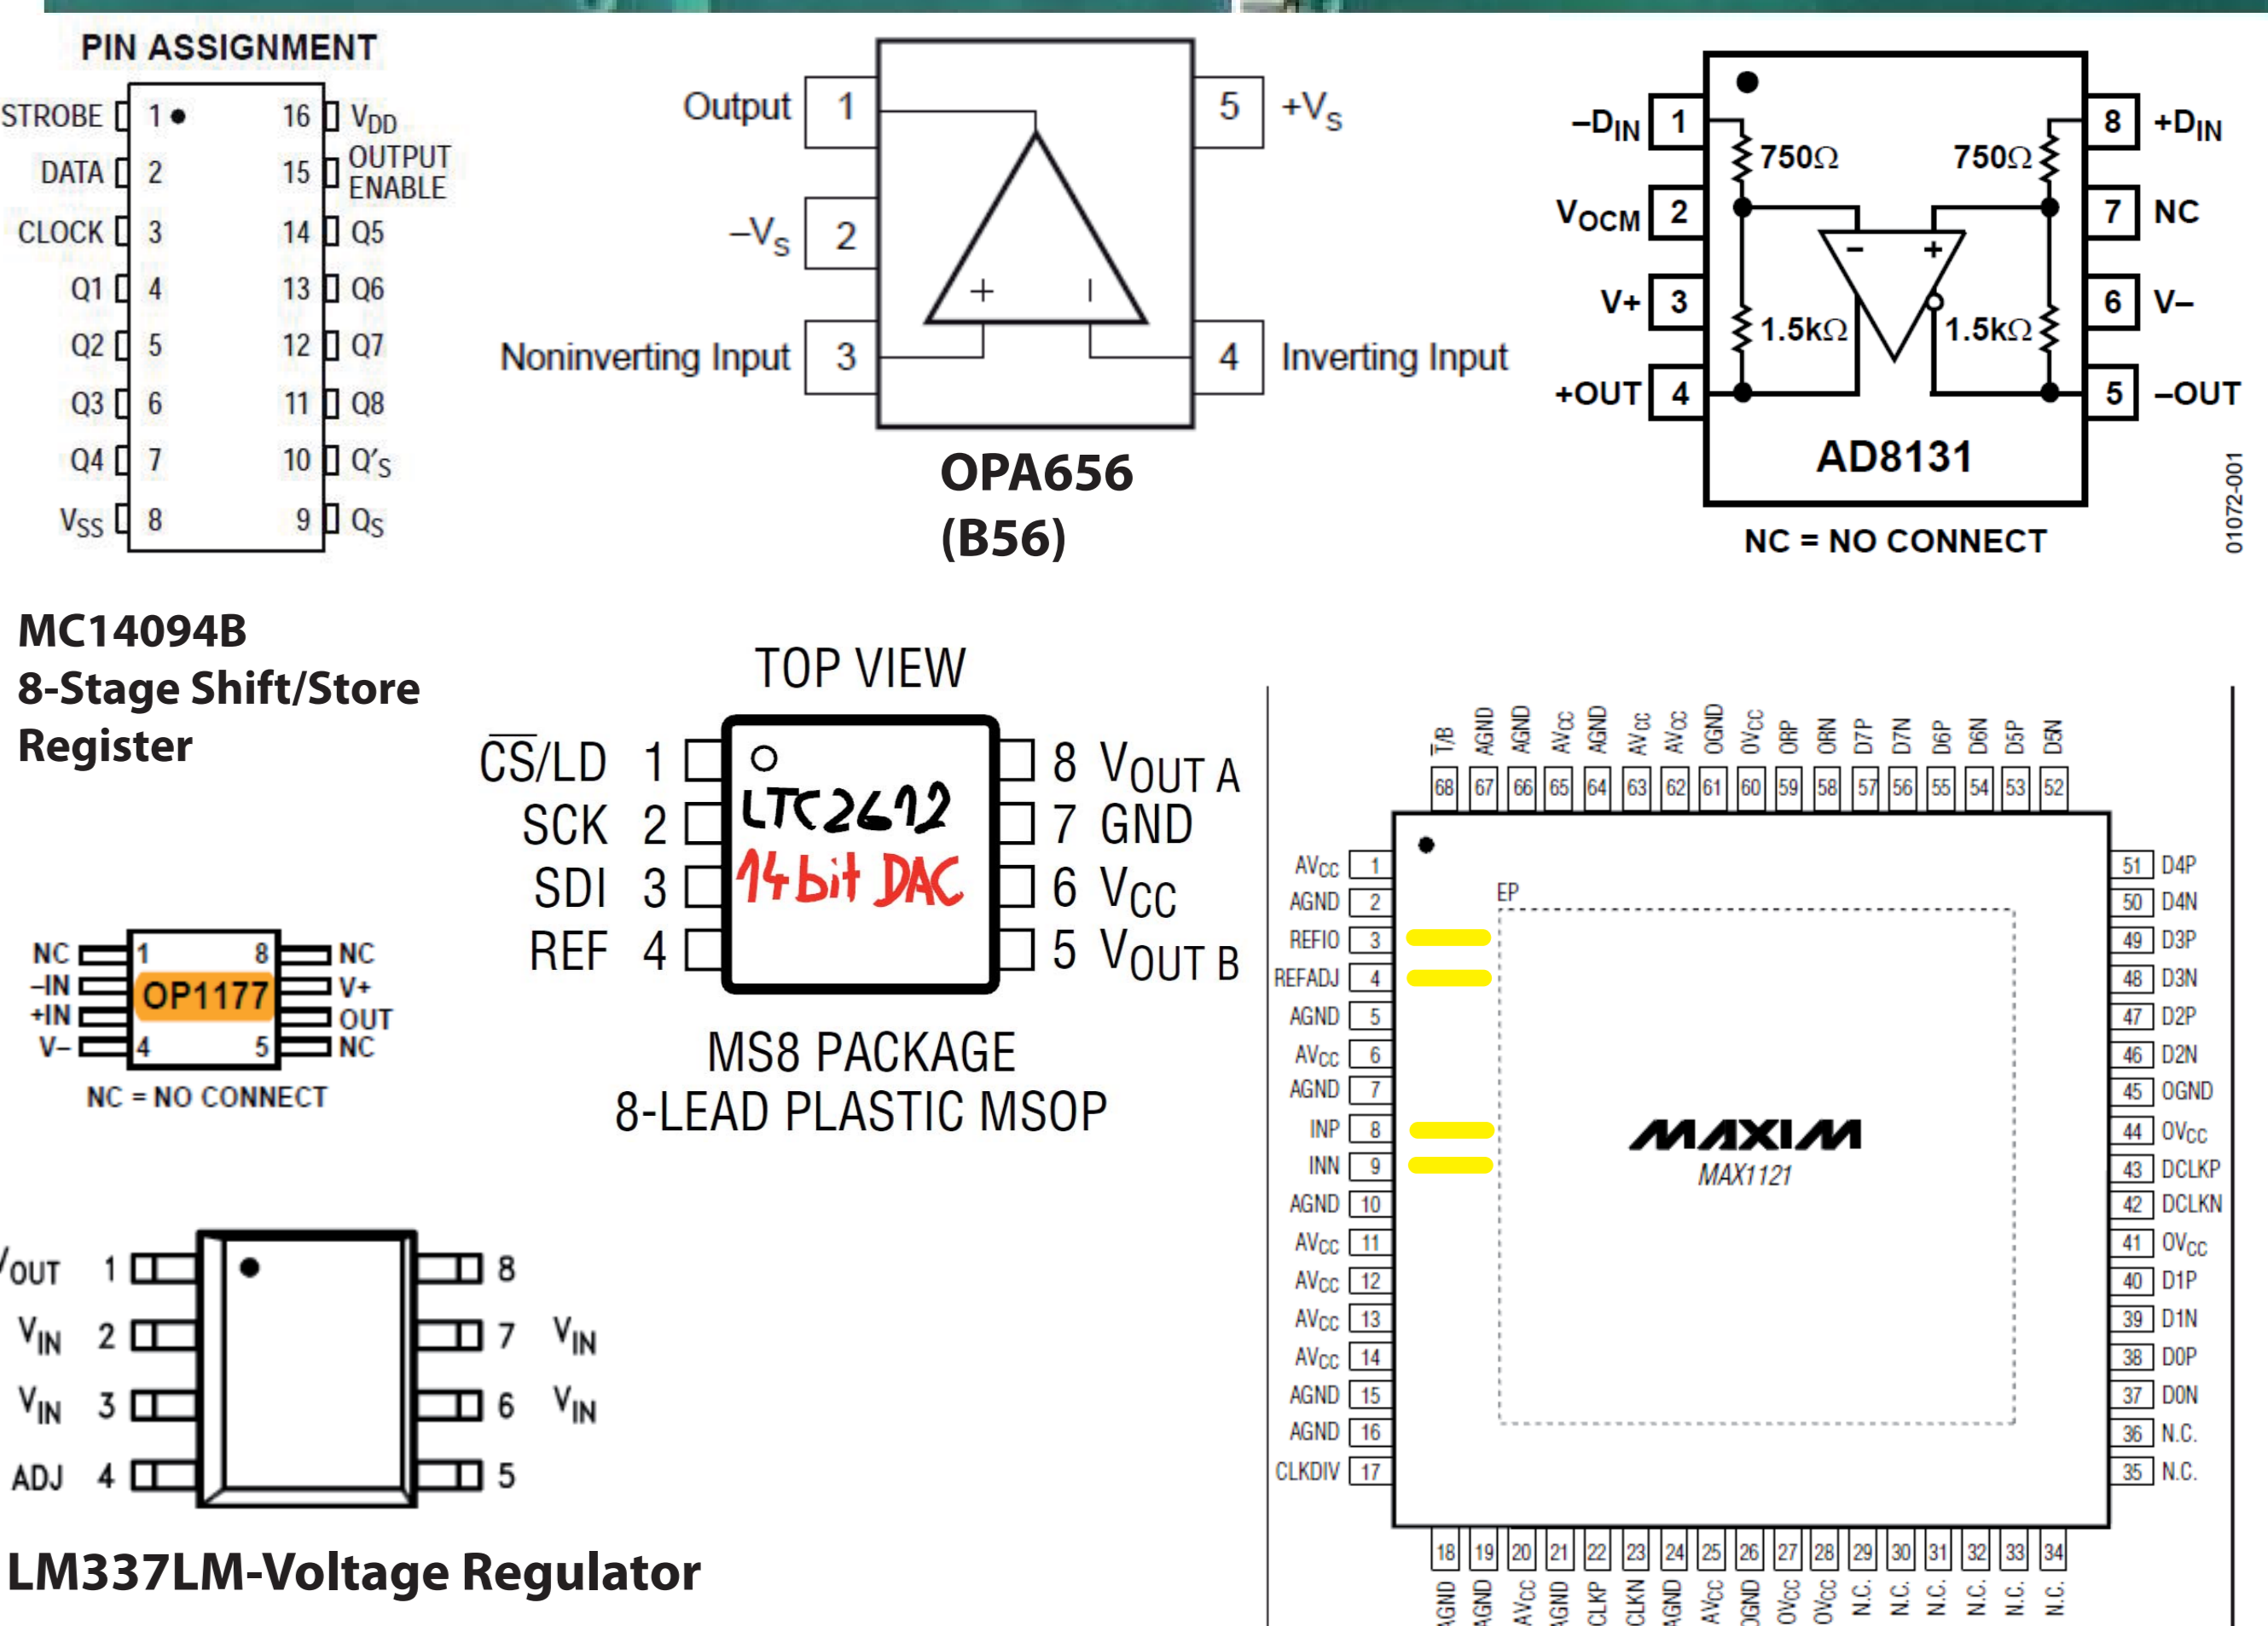

Entsprechender Bereich bei Kanal 2:

INH	ADDB	ADDA	ON SWITCH
1	X	X	NONE
0	0	0	COM-N00
0	0	1	COM-N01
0	1	0	COM-N02
0	1	1	COM-N03

Measuring point nr.: 13

Version: 1.3.2
Date: 08.Mai 2009

Some Values supplemented:
(C9; C10; C11; C12; R13)
Connection to video separator added
brunowe