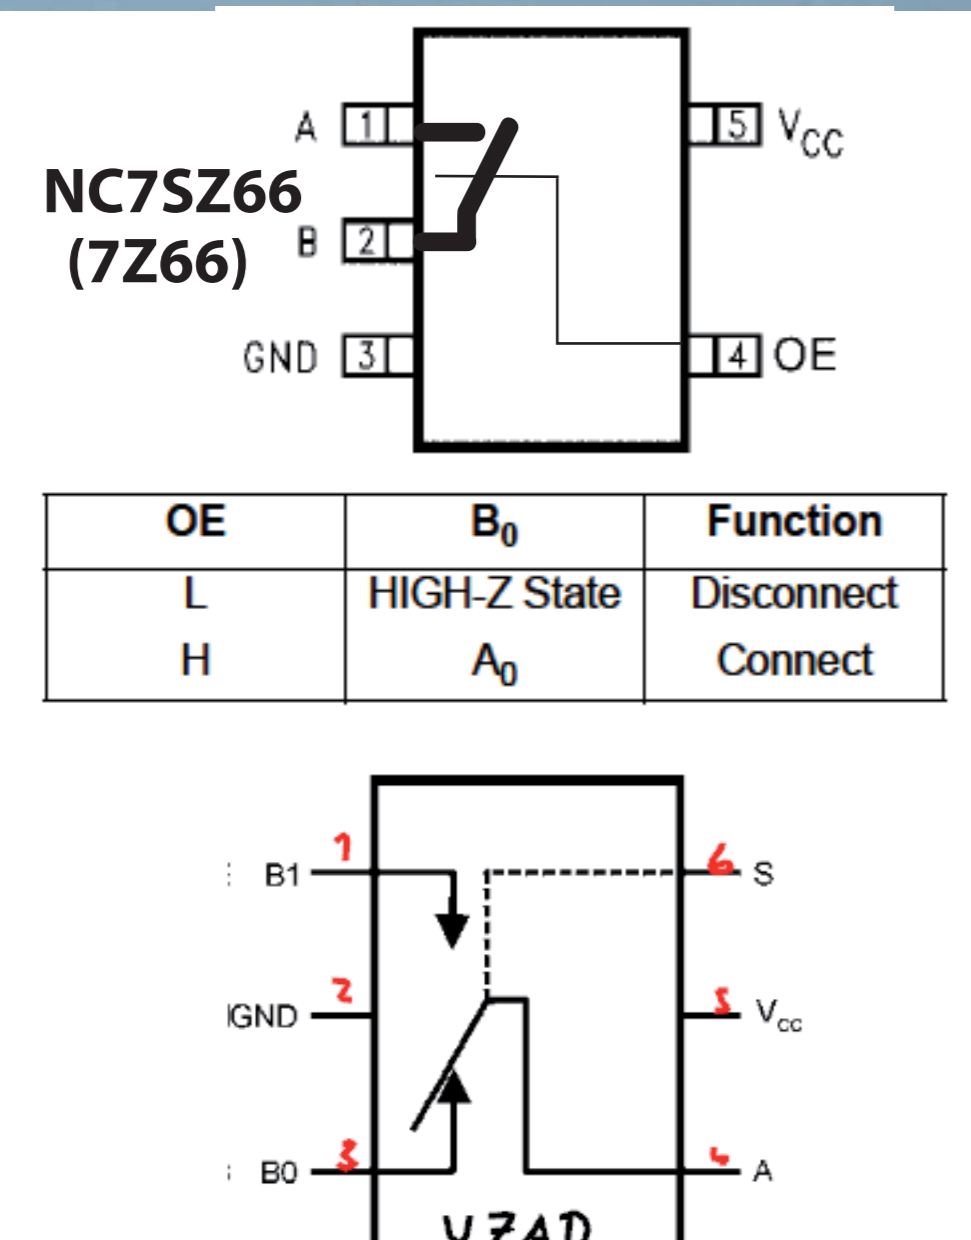

Entsprechender Bereich bei Kanal 2:

INH	ADDB	ADDA	ON SWITCH
1	X	X	NONE
0	0	0	COM-N00
0	0	1	COM-N01
0	1	0	COM-N02
0	1	1	COM-N03

Measuring point nr.: 13

Version: 1.3.2
Date: 08.Mai 2009

Some Values supplemented:
(C9; C10; C11; C12; R13)
Connection to video separator added
brunowe